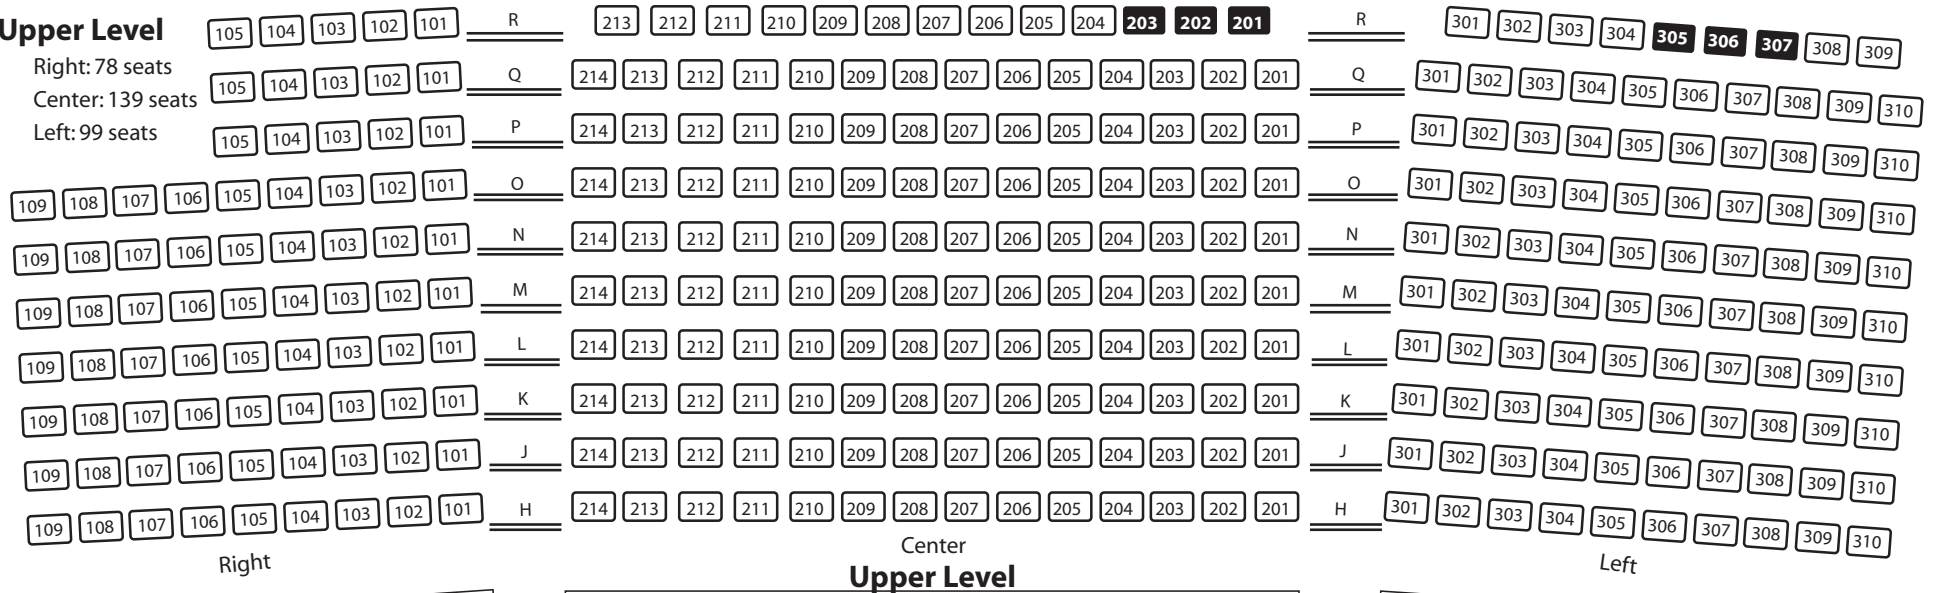

Gem Theater: seating guide

room capacity = 502

Upper Level

Right: 78 seats

Center: 139 seats

Left: 99 seats

Lower Level

Right: 58 seats

Center: 70 seats

Left: 58 seats

entrance