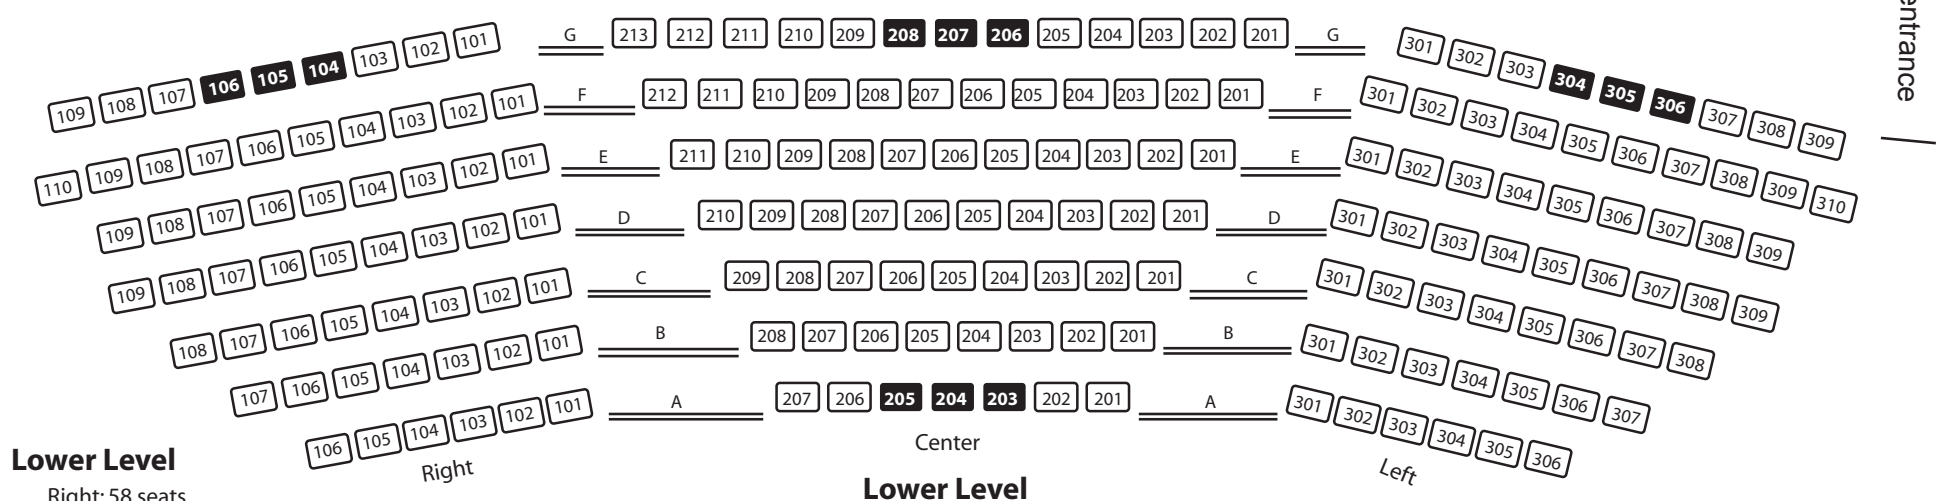

Gem Theater: seating guide

room capacity = 502

Upper Level

Right: 78 seats

Center: 139 seats

Left: 99 seats

Lower Level

Right: 58 seats

Center: 70 seats

Left: 58 seats

entrance